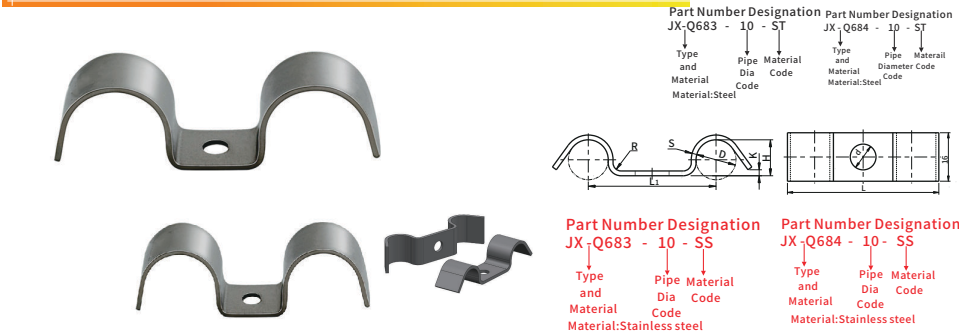

D	P/N				H	L	R	L₁	S	K
	Q683(d=6.5)		Q684(d=8.5)							
	Steel	Stainless steel	Steel	Stainless steel						
5	JX-Q683-05-ST	JX-Q683-05-SS	JX-Q684-05-ST	JX-Q684-05-SS	4	43	1	34	1.2	1.5
6	JX-Q683-06-ST	JX-Q683-06-SS	JX-Q684-06-ST	JX-Q684-06-SS	5	45	2	36		
8	JX-Q683-08-ST	JX-Q683-08-SS	JX-Q684-08-ST	JX-Q684-08-SS	7	51		38		
10	JX-Q683-10-ST	JX-Q683-10-SS	JX-Q684-10-ST	JX-Q684-10-SS	9	57	2.5	40	1.5	2
12	JX-Q683-12-ST	JX-Q683-12-SS	JX-Q684-12-ST	JX-Q684-12-SS	10	63		42		
14	JX-Q683-14-ST	JX-Q683-14-SS	JX-Q684-14-ST	JX-Q684-14-SS	12	68	3	45	4	3
16	JX-Q683-16-ST	JX-Q683-16-SS	JX-Q684-16-ST	JX-Q684-16-SS	14	72		47		
18	JX-Q683-18-ST	JX-Q683-18-SS	JX-Q684-18-ST	JX-Q684-18-SS	16	74	3.0	49	2	4
20	JX-Q683-20-ST	JX-Q683-20-SS	JX-Q684-20-ST	JX-Q684-20-SS	18	78		51		
25	JX-Q683-25-ST	JX-Q683-25-SS	JX-Q684-25-ST	JX-Q684-25-SS	23	96	2	57	2	4
35	JX-Q683-35-ST	JX-Q683-35-SS	JX-Q684-35-ST	JX-Q684-35-SS	33	115		167