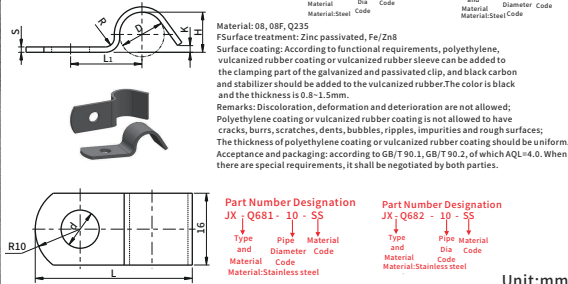

JX STAMPING FASTENERS SERIES

Standard: Q681 Q682 (QC/T 375-1999)
Q681 One End Fixing Clip for Single Pipe (d = 8.5) & One End Fixing Clip for Single Pipe (d = 6.5)

D	P/N				H	L	R	L₁	S	K
	Q681(d=6.5)		Q682(d=8.5)							
	Steel	Stainless steel	Steel	Stainless steel						
5	JX-Q681-05-ST	JX-Q681-05-SS	JX-Q682-05-ST	JX-Q682-05-SS	4	27	1	13	1.2	1.5
6	JX-Q681-06-ST	JX-Q681-06-SS	JX-Q682-06-ST	JX-Q682-06-SS	5	28	2	14		
8	JX-Q681-08-ST	JX-Q681-08-SS	JX-Q682-08-ST	JX-Q682-08-SS	7	31		15		
10	JX-Q681-10-ST	JX-Q681-10-SS	JX-Q682-10-ST	JX-Q682-10-SS	9	34	2.5	16	1.5	2
12	JX-Q681-12-ST	JX-Q681-12-SS	JX-Q682-12-ST	JX-Q682-12-SS	10	37		17		
14	JX-Q681-14-ST	JX-Q681-14-SS	JX-Q682-14-ST	JX-Q682-14-SS	12	39	3	18	4	3
16	JX-Q681-16-ST	JX-Q681-16-SS	JX-Q682-16-ST	JX-Q682-16-SS	14	41		19		
18	JX-Q681-18-ST	JX-Q681-18-SS	JX-Q682-18-ST	JX-Q682-18-SS	16	42	3.0	20	2	4
20	JX-Q681-20-ST	JX-Q681-20-SS	JX-Q682-20-ST	JX-Q682-20-SS	18	44		21		
25	JX-Q681-25-ST	JX-Q681-25-SS	JX-Q682-25-ST	JX-Q682-25-SS	23	52	2	24	2	4
35	JX-Q681-35-ST	JX-Q681-35-SS	JX-Q682-35-ST	JX-Q682-35-SS	33	62		28		

Standard: Q683 Q684 (QC/T 374-1999)
Q683 Central Fixing Clip for Twin Pipes (d = 6.5) & Central Fixing Clip for Twin Pipes (d = 8.5)