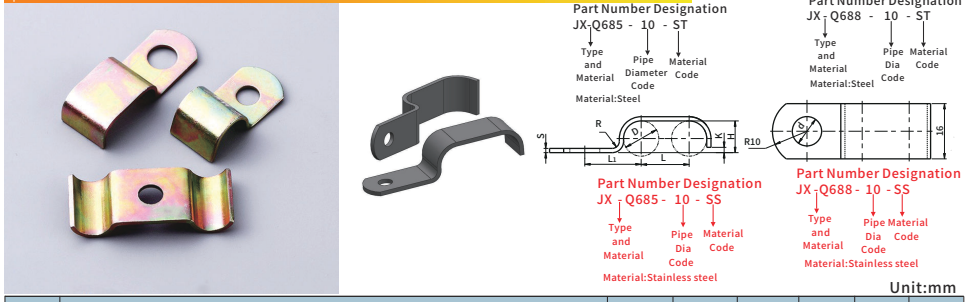

JX STAMPING FASTENERS SERIES

Standard: Q685 Q686 (QC/T 373-1999)
Q685 One End Fixing Clips for Twin Pipes (d=6.5)

D	P/N				H	L	R	L₁	S	K
	Q685(d=6.5)		Q686(d=8.5)							
	Steel	Stainless steel	Steel	Stainless steel						
5	JX-Q685-05-ST	JX-Q685-05-SS	JX-Q686-05-ST	JX-Q686-05-SS	4	5.5	1	13	1.2	1.5
6	JX-Q685-06-ST	JX-Q685-06-SS	JX-Q686-06-ST	JX-Q686-06-SS	5	6.5	2	14		
8	JX-Q685-08-ST	JX-Q685-08-SS	JX-Q686-08-ST	JX-Q686-08-SS	7	8.5		15		
10	JX-Q685-10-ST	JX-Q685-10-SS	JX-Q686-10-ST	JX-Q686-10-SS	9	11	2.5	16	1.5	2
12	JX-Q685-12-ST	JX-Q685-12-SS	JX-Q686-12-ST	JX-Q686-12-SS	10	13		17		
14	JX-Q685-14-ST	JX-Q685-14-SS	JX-Q686-14-ST	JX-Q686-14-SS	12	15	3	18	4	3
16	JX-Q685-16-ST	JX-Q685-16-SS	JX-Q686-16-ST	JX-Q686-16-SS	14	17		19		
18	JX-Q685-18-ST	JX-Q685-18-SS	JX-Q686-18-ST	JX-Q686-18-SS	16	19	2	20	2	4
20	JX-Q685-20-ST	JX-Q685-20-SS	JX-Q686-20-ST	JX-Q686-20-SS	18	21		21		
25	JX-Q685-25-ST	JX-Q685-25-SS	JX-Q686-25-ST	JX-Q686-25-SS	23	26	3.0	24	2	4

Standard: Q686 (QC/T 370-1999)
Q686 Pipe Clips - Fasten One Pipe